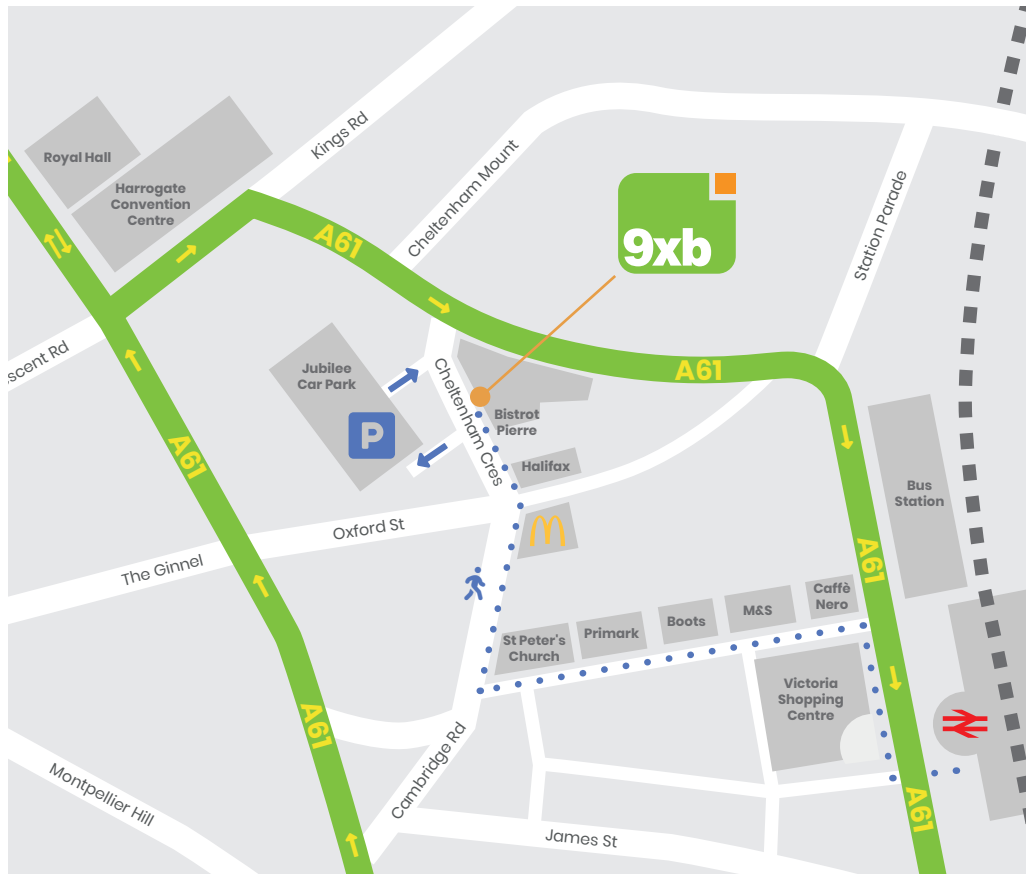

# Visiting 9xb Harrogate...

...our doors are always open

9xb, Town Centre House  
Cheltenham Crescent  
Harrogate HG1 1DQ

## On arrival

We are located directly above Bistrot Pierre Restaurant. Visitors should announce their arrival via the intercom (suite 1) located alongside the entrance to Bistrot Pierre. You will then be directed up to our office where a member of 9xb staff will greet you.

## By train

We are 5 minutes walk from Harrogate train station.

## By car

We are located in Harrogate town centre. Pay and display parking is available on the streets surrounding the office. For long stay parking, the nearest car park is the Jubilee multi-storey HG1 1BW.