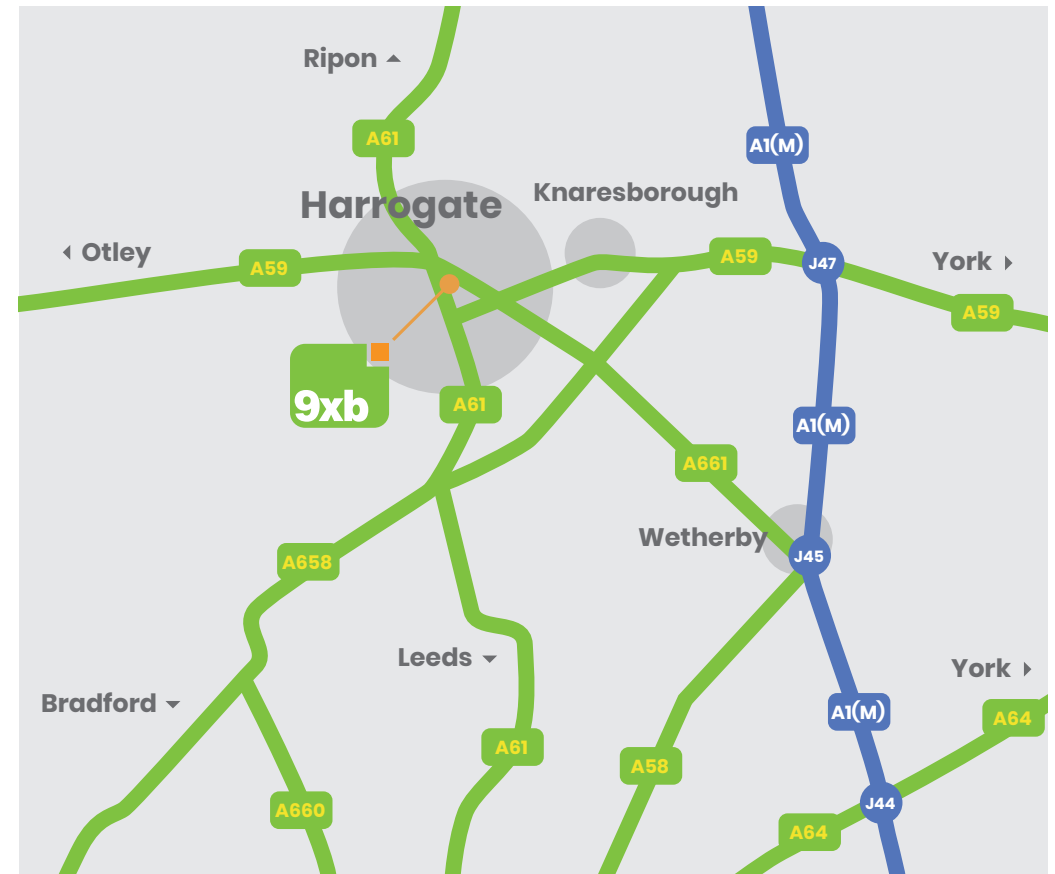

# Visiting 9xb Harrogate...

...our doors are always open

9xb, Town Centre House  
Cheltenham Crescent  
Harrogate HG1 1DQ

## On arrival

We are located directly above Bistrot Pierre Restaurant. Visitors should announce their arrival via the intercom (suite 1) located alongside the entrance to Bistrot Pierre. You will then be directed up to our office where a member of 9xb staff will greet you.

## By train

We are 5 minutes walk from Harrogate train station.

## By car

We are located in Harrogate town centre. Pay and display parking is available on the streets surrounding the office. For long stay parking, the nearest car park is the Jubilee multi-storey HG1 1BW.